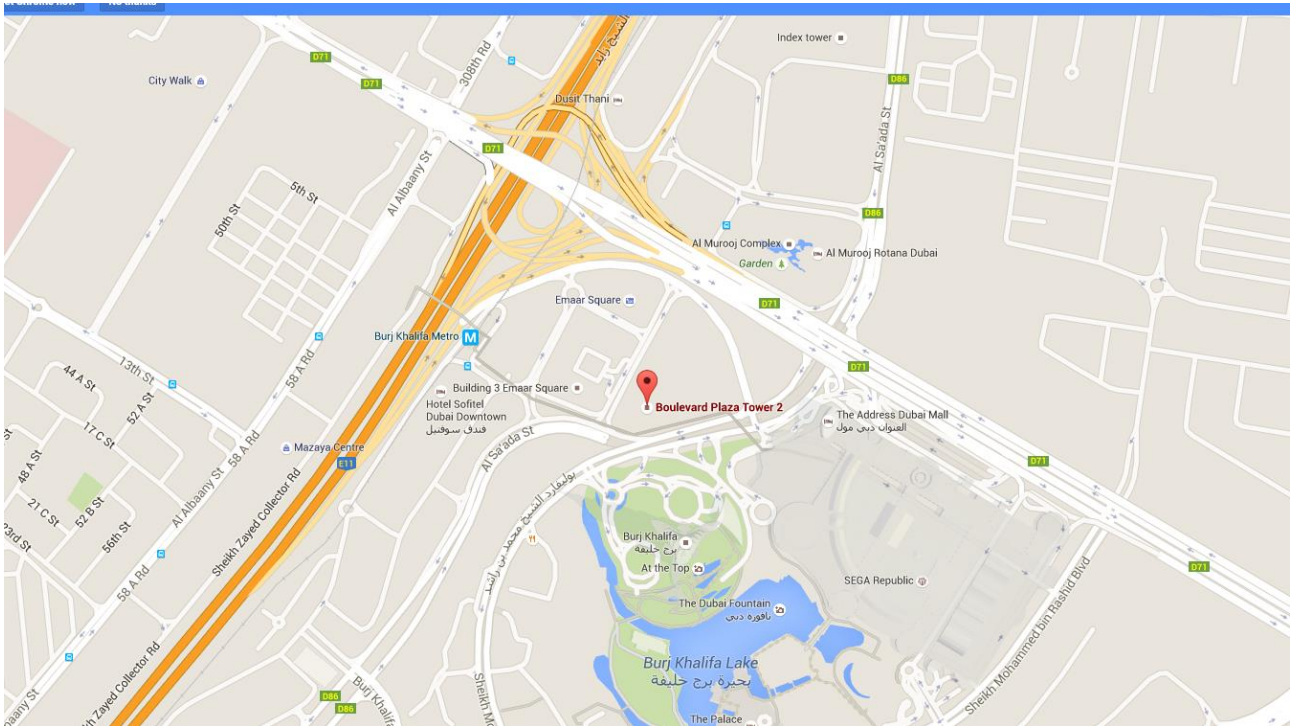

consilient

Location map for Consilient Consultancy offices

Suite 2319

Boulevard Plaza Tower 2

Sheikh Mohammed bin Rashid Boulevard

Burj Khalifa district

Dubai

25.1996° N, 55.2737° E

Parking:

Visitor parking is available. Free for first 20 minutes, next 40 minutes is 20 AED, 20 AED per hour thereafter

Access:

There is no security check or access card required. Please proceed directly to the Level 23 reception

Local roads:

If travelling by private car leave Financial Centre Road and turn onto Sheikh Mohammed bin Rashid Boulevard. Proceed past the front of the Boulevard Plaza buildings and take first right following the road behind the buildings. The parking entrance is on the right.